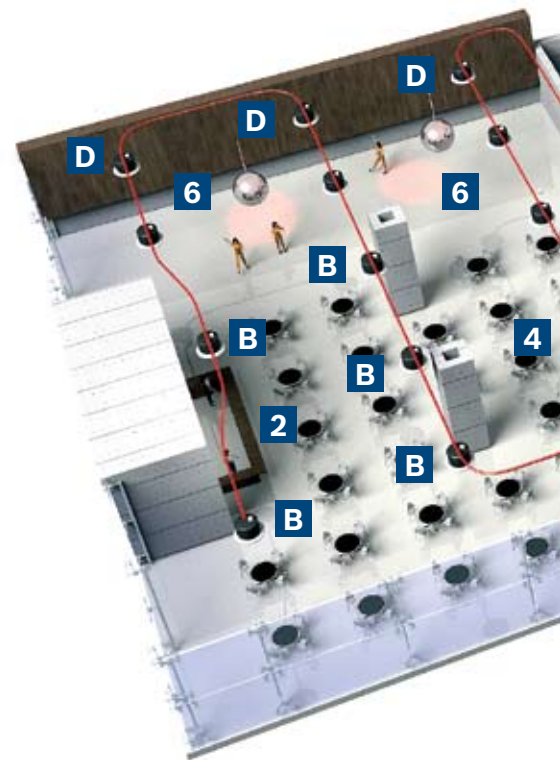

Let the party begin

Premium-sound Ceiling Loudspeakers deliver unexpected, amazing sound from a compact, ceiling-mounted unit. The subwoofer is ideal to add for dance music, with enough power to get everyone in the hotel bar or club on their feet. As an alternative for suspended or open ceilings, the 12-inch speaker, with its high power, will assure the perfect fit.