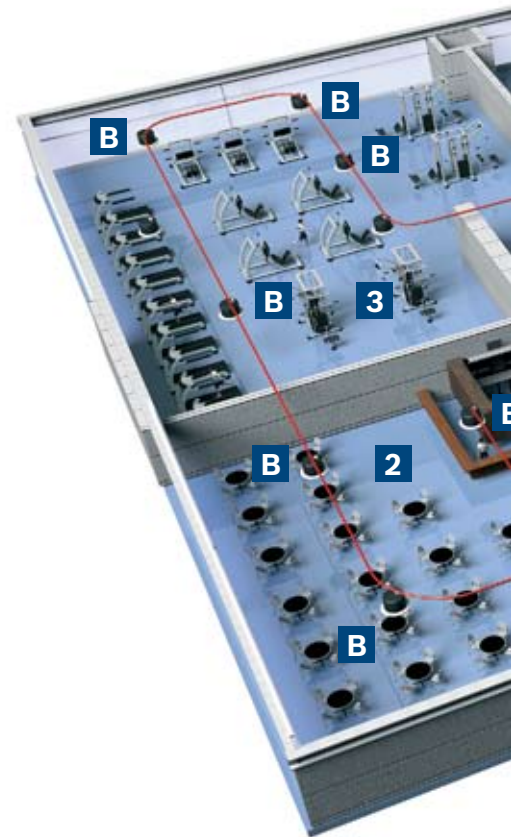

Premium-sound family	Power	Size	Ceiling	Specifics
Flush-mount 4" ceiling loudspeaker 	30 W	4"	low ceiling	LC2-PC30G6-4 - large opening angle - conventional rooms and areas that need a tight fit - excellent bandwidth - compact design - two-piece packaging
Flush-mount 8" ceiling loudspeaker 	30 W	8"	normal ceiling	LC2-PC30G6-8 - full-range acoustic punch - excellent bandwidth - high power handling - amazing bass response - two-piece packaging
Tight-ceiling loudspeaker 	30 W	8"	limited vertical installation space	LC2-PC30G6-8L - low-profile version of LC2-PC30G6-8 - two-piece packaging
High-ceiling loudspeaker 	60 W	8"	high ceiling	LC2-PC60G6-8H - high ceilings - reverberant challenging rooms - excellent intelligibility and definition - two-piece packaging
Subwoofer 	60 W	10"	all ceilings	LC2-PC60G6-10 - compact ceiling subwoofer - incredible low-frequency performance down to 45 Hz - to be used with 4" and 8" ceiling models - two-piece packaging
High-efficiency ceiling loudspeaker 	64 W	12"	high ceiling	LC2-PC60G6-12 - high sensitivity 100 dB / 1W / 1m - smooth frequency response - threaded rods / rigging points for suspended- or open-ceiling mounting - single-piece packaging

Welcome to the easy installation

Premium-sound Ceiling Loudspeakers are easy to install, even in tight, suspended ceilings. Every model is shipped with a tile bridge and mounting ring, ready to install, right out of the box. EVAC compliance means the speakers have added reliability and will ensure proper working of the voice evacuation system in the event of an emergency. Wide dispersion means fewer speakers can be used to cover a larger area, so the installation can be both efficient and cost-effective. That makes Premium-sound the economical choice, too.