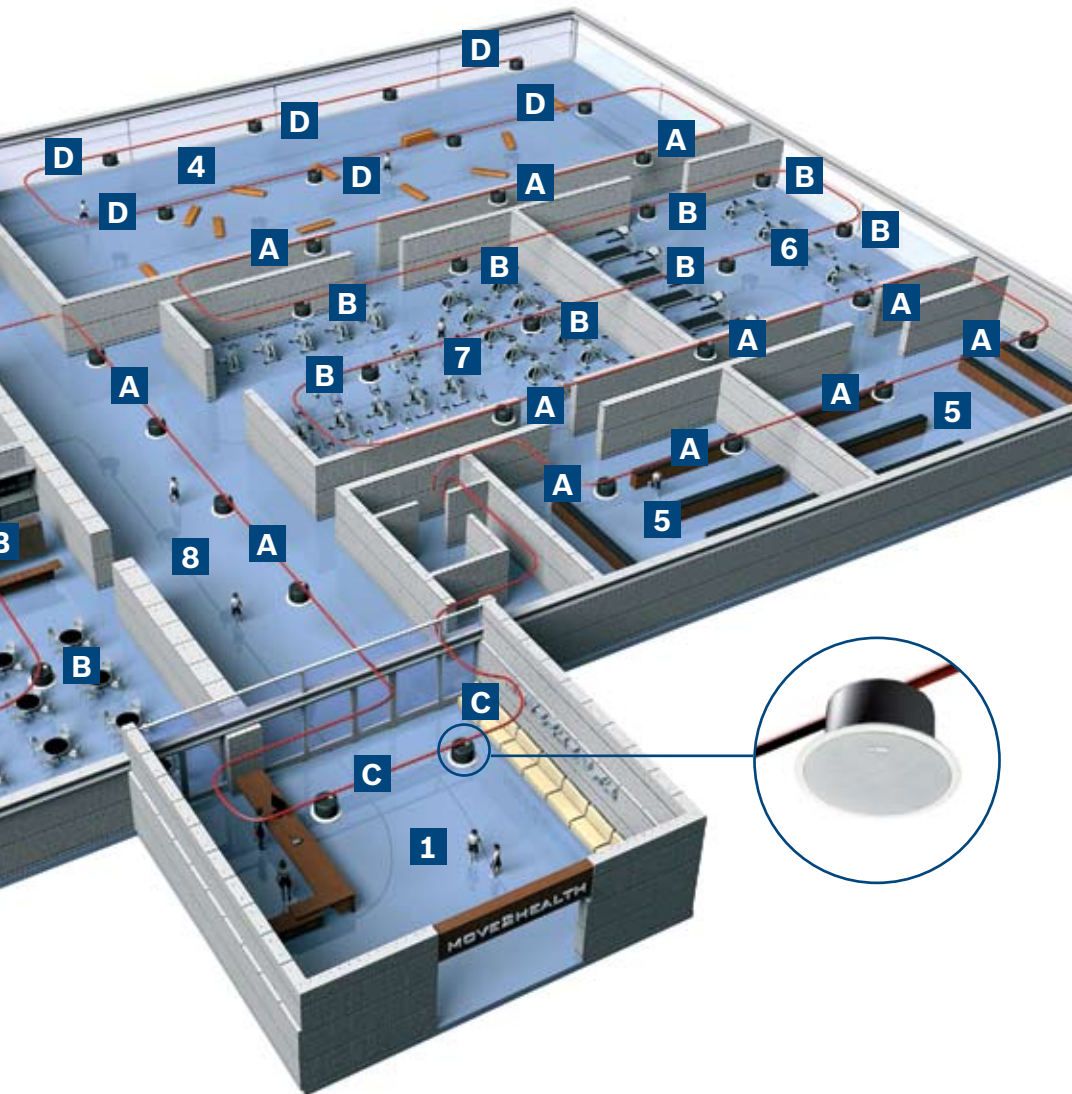

The vibrant choice, from warm-up to cool-down

Today's health centers are places that bring people together, get bodies moving, and offer ways to relax and recharge. Premium-sound Ceiling Loudspeakers are the perfect choice for this experience. Inspire and motivate people with the right soundtrack, whether it's high-energy dance music with a strong bass line in the aerobics room or relaxing background music in the reception area, changing rooms and café. Voice announcements are always clear, thanks to Premium-sound's speech quality. The flush-mount design replaces big wall-mounted speakers, delivering power and performance without unsightly boxes or cables.

Welcome to the easy installation

Premium-sound Ceiling Loudspeakers are easy to install, even in tight, suspended ceilings. Every model is shipped with a tile bridge and mounting ring, ready to install, right out of the box. EVAC compliance means the speakers have added reliability and will ensure proper working of the voice evacuation system in the event of an emergency. Wide dispersion means fewer speakers can be used to cover a larger area, so the installation can be both efficient and cost-effective. That makes Premium-sound the economical choice, too.

Health Center. Create an environment that inspires and recharges.

Create an overall experience

Workout sessions, background music, voice announcements – Premium-sound makes it all sound great.

- 1 Reception
- 2 Café/restaurant
- 3 Workout area
- 4 Aerobic area
- 5 Changing rooms
- 6 Diagnostics area
- 7 Spinning area
- 8 Hallway