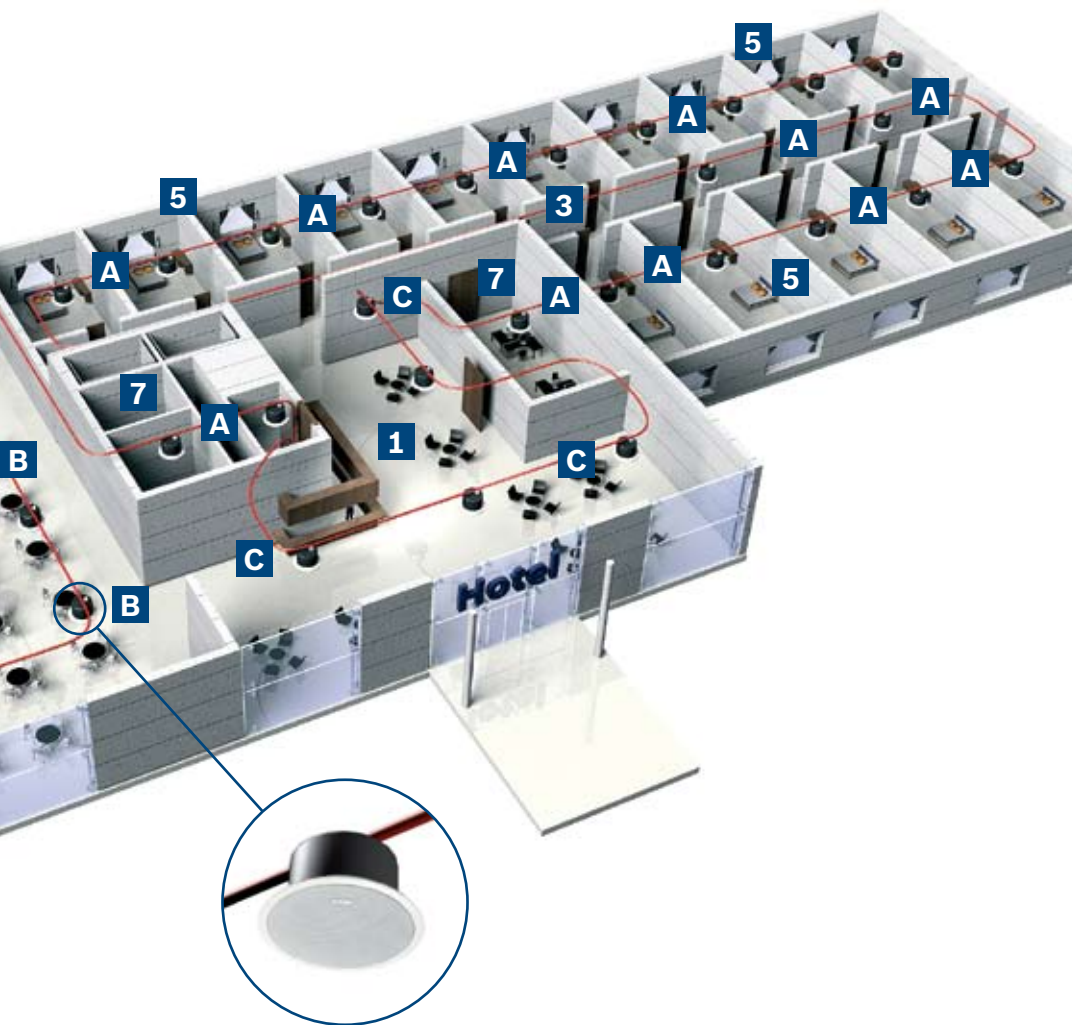

Hotel/Restaurant. Make it an evening to remember.

Give your guests the right impression

Premium-sound sets the right tone, with rich background music and clear announcements.

- 1 Lobby
- 2 Bar
- 3 Corridors
- 4 Restaurant
- 5 Rooms
- 6 Eventing area
- 7 Offices

Premium-sound Ceiling Loudspeakers

- A Flush-mount 4" ceiling loudspeaker LC2-PC30G6-4
- B Flush-mount 8" ceiling loudspeaker LC2-PC30G6-8
- C High-ceiling loudspeaker LC2-PC60G6-8H
- D High-efficiency ceiling loudspeaker LC2-PC60G6-12