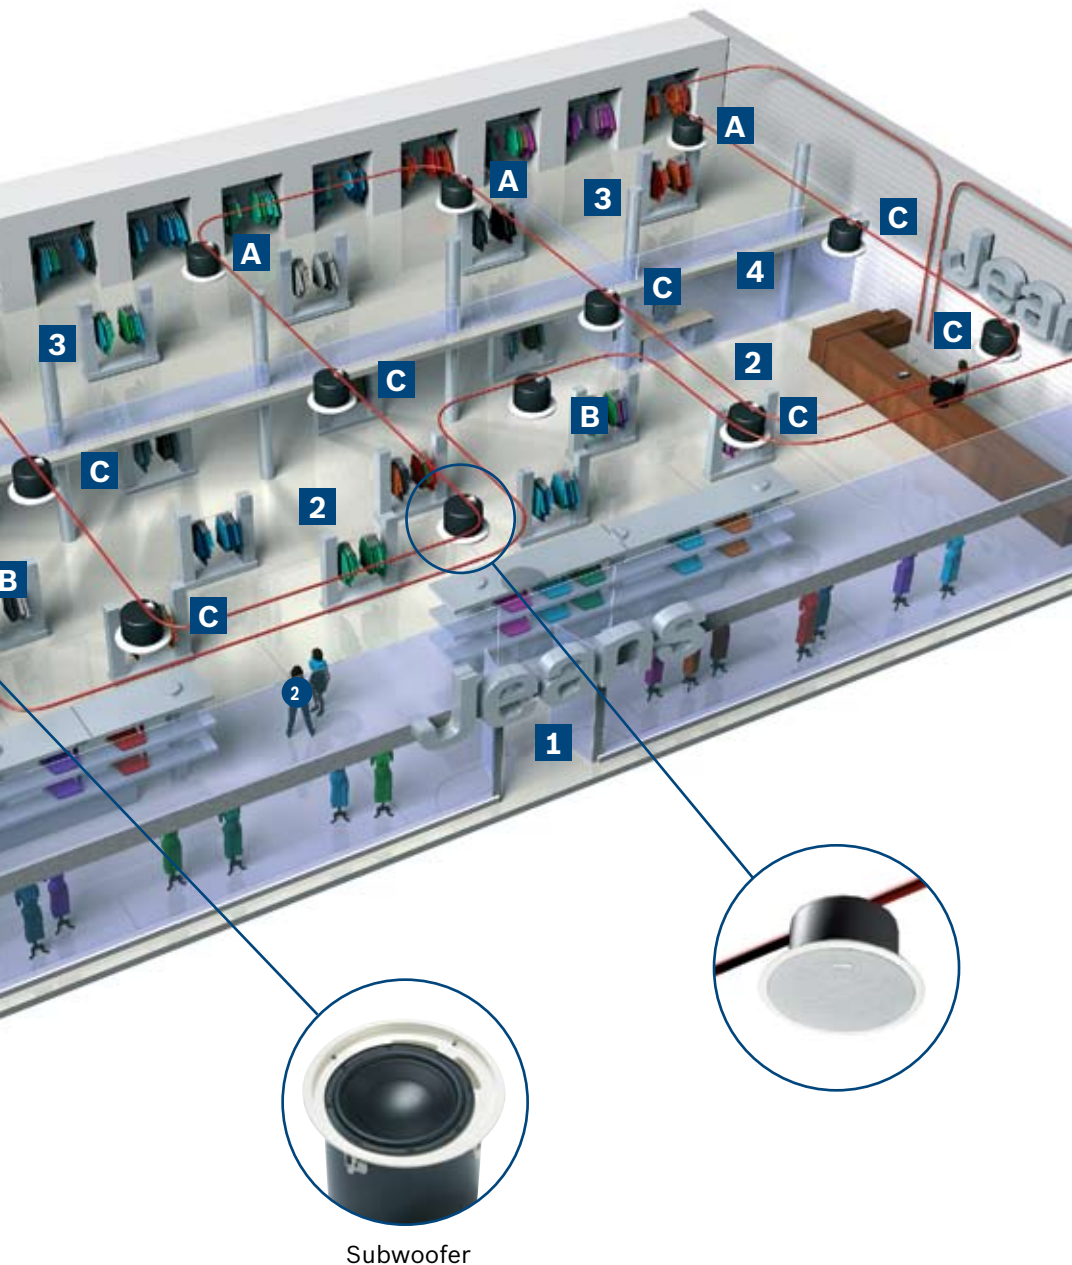

Shops and retail stores. Sound that reflects every style.

The perfect fit, everywhere

Premium-sound is the one solution that sounds great everywhere – in the store, the back office, or even the warehouse.

- 1 Entrance
- 2 Ground floor
- 3 First level
- 4 Offices

Premium-sound ceiling loudspeakers

- A Flush-mount 4" ceiling loudspeaker LC2-PC30G6-4
- B Subwoofer LC2-PC60G6-10
- C High-Ceiling loudspeaker LC2-PC60G6-8H

Subwoofer