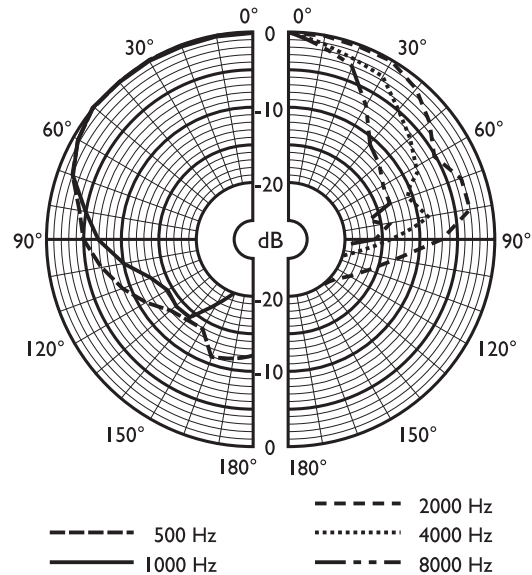

- 0 Clamp
- 1
- 0 Matching transformer
- 2
- 0 Terminal block
- 3

Dimensions in mm (in)

Circuit diagram

Frequency response

Polar diagram

	125 Hz	250 Hz	500 Hz	1 kHz	2 kHz	4 kHz	8 kHz
SPL 1.1	87	88	86	88	89	91	89
SPL max.	95	96	94	96	97	99	97
Q-factor	4	5.6	2.6	3	3.8	8.1	15
Efficiency	0.16	0.14	0.19	0.27	0.26	0.19	0.06
H. angle	180	180	180	170	165	90	55
V. angle	180	180	180	170	165	90	55

Acoustical performance specified per octave

Technical Specifications

Electrical*

Maximum power	9 W
Rated power	6 / 3 / 1.5 / 0.75 W
Sound pressure level at 6 W / 1 W (1 kHz, 1 m)	96 dB / 88 dB (SPL)

Sound pressure level at 6 W / 1 W (4 kHz, 1 m)	99 dB / 91 dB (SPL)
Effective frequency range (-10 dB)	60 Hz to 18 kHz
Opening angle at 1 kHz/4 kHz (-6 dB)	170° / 90°
Rated voltage	100 V
Rated impedance	1667 ohm
Connector	2-pole push-in terminal block

* Technical performance data acc. to IEC 60268-5

Mechanical

Diameter	160 mm (6.30 in)
Maximum depth	95 mm (3.74 in)
Ceiling thickness	9 to 25 mm (0.35 to 0.98 in)
Mounting cut-out	145 mm (5.71 in)
Speaker diameter	101.6 mm (4 in)
Weight	690 g (1.52 lb)
Color	Off-white (RAL 9010)
Magnet weight	101 g (3.57 oz)