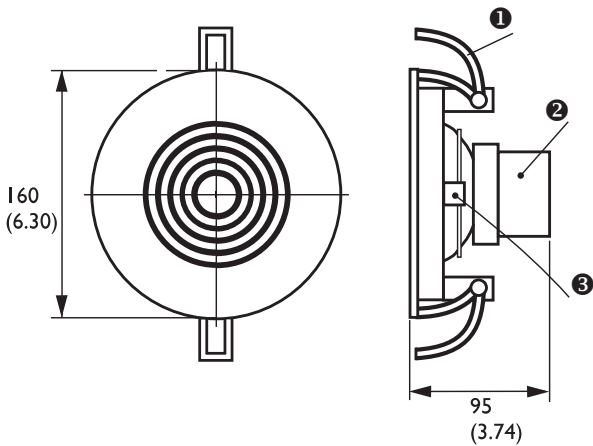

Installation/Configuration Notes

Installation is easy with integral clips that securely hold the ceiling loudspeaker in its cut-out. Ceilings from 9 to 25 mm thick can be accommodated. A template is also provided for accurately marking the cutout in ceiling panels. Wiring is via a connection block with push-type terminals, making installation possible without using any special tools. The terminal blocks have provision for loop-through wiring. The transformer is delivered wired for 6 W rated output power, but can easily be changed for other connections using the color-coded wires and terminal block.

- 0 Clamp
- 1
- 0 Matching transformer
- 2
- 0 Terminal block
- 3

Dimensions in mm (in)

Circuit diagram

Frequency response

Polar diagram

	125 Hz	250 Hz	500 Hz	1 kHz	2 kHz	4 kHz	8 kHz
SPL 1.1	87	88	86	88	89	91	89
SPL max.	95	96	94	96	97	99	97
Q-factor	4	5.6	2.6	3	3.8	8.1	15
Efficiency	0.16	0.14	0.19	0.27	0.26	0.19	0.06
H. angle	180	180	180	170	165	90	55
V. angle	180	180	180	170	165	90	55

* Technical performance data acc. to IEC 60268-5

Mechanical

Diameter	160 mm (6.30 in)
Maximum depth	95 mm (3.74 in)
Ceiling thickness	9 to 25 mm (0.35 to 0.98 in)
Mounting cut-out	145 mm (5.71 in)
Speaker diameter	101.6 mm (4 in)
Weight	690 g (1.52 lb)
Color	Off-white (RAL 9010)
Magnet weight	101 g (3.57 oz)