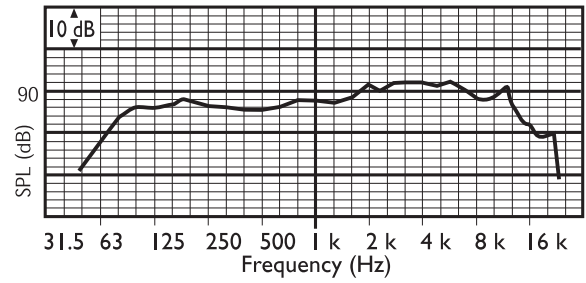

- 0 Clamp
- 1
- 0 Matching transformer
- 2
- 0 Terminal block
- 3

Dimensions in mm (in)

Circuit diagram

Frequency response

Polar diagram

	125 Hz	250 Hz	500 Hz	1 kHz	2 kHz	4 kHz	8 kHz
SPL 1.1	87	88	86	88	89	91	89
SPL max.	95	96	94	96	97	99	97
Q-factor	4	5.6	2.6	3	3.8	8.1	15
Efficiency	0.16	0.14	0.19	0.27	0.26	0.19	0.06
H. angle	180	180	180	170	165	90	55
V. angle	180	180	180	170	165	90	55

Acoustical performance specified per octave

Technical Specifications

Electrical*

Maximum power	9 W
Rated power	6 / 3 / 1.5 / 0.75 W
Sound pressure level at 6 W / 1 W (1 kHz, 1 m)	96 dB / 88 dB (SPL)

Sound pressure level at 6 W / 1 W (4 kHz, 1 m)	99 dB / 91 dB (SPL)
Effective frequency range (-10 dB)	60 Hz to 18 kHz
Opening angle at 1 kHz/4 kHz (-6 dB)	170° / 90°
Rated voltage	100 V
Rated impedance	1667 ohm
Connector	2-pole push-in terminal block