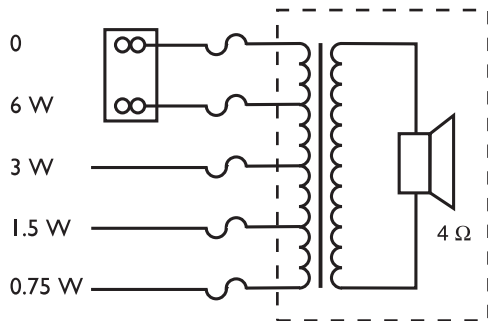

Installation/Configuration Notes

Installation is easy with integral clips that securely hold the ceiling loudspeaker in its cut-out. Ceilings from 9 to 25 mm thick can be accommodated. A template is also provided for accurately marking the cutout in ceiling panels. Wiring is via a connection block with push-type terminals, making installation possible without using any special tools. The terminal blocks have provision for loop-through wiring. The transformer is delivered wired for 6 W rated output power, but can easily be changed for other connections using the color-coded wires and terminal block.

- 0 Clamp
- 1
- 0 Matching transformer
- 2
- 0 Terminal block
- 3

Dimensions in mm (in)

Circuit diagram

Frequency response

Polar diagram

	125 Hz	250 Hz	500 Hz	1 kHz	2 kHz	4 kHz	8 kHz
SPL 1.1	87	88	86	88	89	91	89
SPL max.	95	96	94	96	97	99	97
Q-factor	4	5.6	2.6	3	3.8	8.1	15
Efficiency	0.16	0.14	0.19	0.27	0.26	0.19	0.06
H. angle	180	180	180	170	165	90	55
V. angle	180	180	180	170	165	90	55