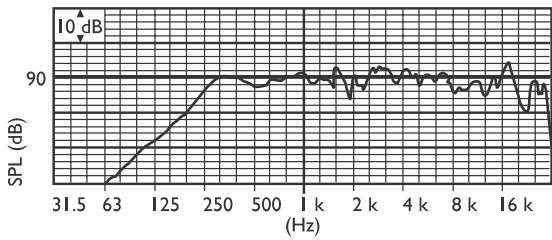

Dimensions in mm

Circuit diagram

Frequency response

Polar diagram horizontal (measured with pink noise)

Polar diagram vertical (measured with pink noise)

Technical Specifications

Electrical*

Maximum power	9 W
Rated power	6 / 3 / 1.5 W
Sound pressure level at 6 W / 1 W (1 kHz, 1 m)	99 dB / 91 dB (SPL)
Effective frequency range (-10 dB)	180 Hz to 20 kHz

Opening angle	1 kHz / 4 kHz (-6 dB)
horizontal	165° / 95°
vertical	150° / 75°
Rated input voltage	100 V
Rated impedance	1667 ohm
Connector	4-pole push-in terminal block

* Technical performance data acc. to IEC 60268-5