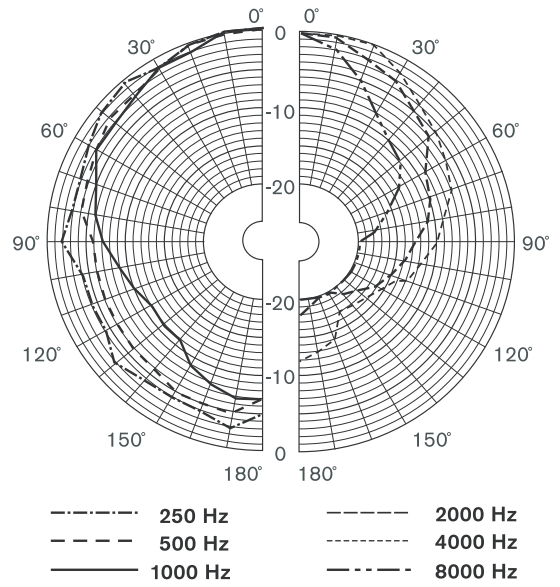

A convenient easy-to-use, 4-pole push-in terminal block is present on the side for on-site wiring. This terminal block has provision for power tapping on the 100-volt, matching transformer in the cabinet. It allows selection of nominal full-power, half-power, or quarter-power radiation (in 3 dB steps).

Dimensions in mm

Circuit diagram

Frequency response

Polar diagram horizontal (measured with pink noise)

Polar diagram vertical (measured with pink noise)

Technical Specifications

Electrical*

Maximum power	9 W
Rated power	6 / 3 / 1.5 W
Sound pressure level at 6 W / 1 W (1 kHz, 1 m)	99 dB / 91 dB (SPL)
Effective frequency range (-10 dB)	180 Hz to 20 kHz

Opening angle	1 kHz / 4 kHz (-6 dB)
horizontal	165° / 95°
vertical	150° / 75°
Rated input voltage	100 V
Rated impedance	1667 ohm
Connector	4-pole push-in terminal block

* Technical performance data acc. to IEC 60268-5

Mechanical

Dimensions (H x W x D)	240 x 151 x 138 mm (9.5 x 5.9 x 5.6 in)
Weight	0.8 kg (1.8 lb)
Color	Black (D) or white (L)
cabinet / cloth (D)	Matches RAL 9004 / RAL 9004
cabinet / cloth (L)	Matches RAL 9010 / RAL 7044