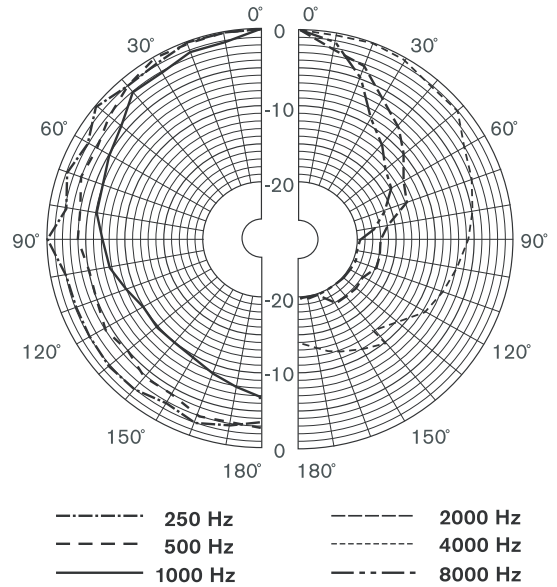

Dimensions in mm

Circuit diagram

Frequency response

Polar diagram horizontal (measured with pink noise)

Polar diagram vertical (measured with pink noise)

Technical Specifications

Electrical*

Maximum power	9 W
Rated power	6 / 3 / 1.5 W
Sound pressure level at 6 W / 1 W (1 kHz, 1 m)	99 dB / 91 dB (SPL)
Effective frequency range (-10 dB)	180 Hz to 20 kHz

Opening angle	1 kHz / 4 kHz (-6 dB)
horizontal	165° / 95°
vertical	150° / 75°
Rated input voltage	100 V
Rated impedance	1667 ohm
Connector	4-pole push-in terminal block

* Technical performance data acc. to IEC 60268-5

Mechanical

Dimensions (H x W x D)	240 x 151 x 138 mm (9.5 x 5.9 x 5.6 in)
Weight	0.8 kg (1.8 lb)
Color	Black (D) or white (L)
cabinet / cloth (D)	Matches RAL 9004 / RAL 9004
cabinet / cloth (L)	Matches RAL 9010 / RAL 7044