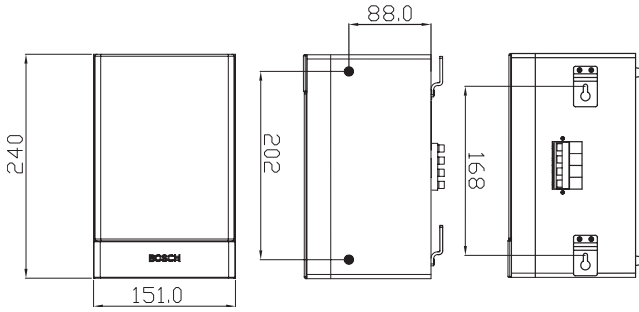

The cabinet shapes allow installation in corners between walls, and between wall and ceiling.

Certifications and Approvals

All Bosch loudspeakers are designed to withstand operating at their rated power for 100 hours in accordance with IEC 268-5 Power Handling Capacity (PHC) standards. Bosch has also developed the Simulated Acoustical Feedback Exposure (SAFE) test to demonstrate that they can withstand two times their rated power for short durations. This ensures extra reliability under extreme conditions, leading to

Dimensions in mm

Circuit diagram

Frequency response

Polar diagram horizontal (measured with pink noise)

Polar diagram vertical (measured with pink noise)

Technical Specifications

Electrical*

Maximum power	9 W
Rated power	6 / 3 / 1.5 W
Sound pressure level at 6 W / 1 W (1 kHz, 1 m)	99 dB / 91 dB (SPL)
Effective frequency range (-10 dB)	180 Hz to 20 kHz

Opening angle	1 kHz / 4 kHz (-6 dB)
horizontal	165° / 95°
vertical	150° / 75°
Rated input voltage	100 V
Rated impedance	1667 ohm
Connector	4-pole push-in terminal block

* Technical performance data acc. to IEC 60268-5

Mechanical

Dimensions (H x W x D)	240 x 151 x 138 mm (9.5 x 5.9 x 5.6 in)
Weight	0.8 kg (1.8 lb)
Color	Black (D) or white (L)
cabinet / cloth (D)	Matches RAL 9004 / RAL 9004
cabinet / cloth (L)	Matches RAL 9010 / RAL 7044