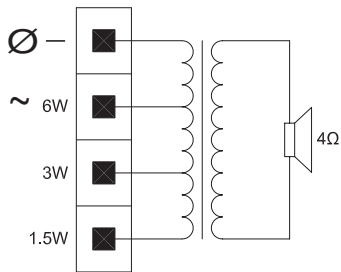

The cabinet shapes allow installation in corners between walls, and between wall and ceiling.

Certifications and Approvals

All Bosch loudspeakers are designed to withstand operating at their rated power for 100 hours in accordance with IEC 268-5 Power Handling Capacity (PHC) standards. Bosch has also developed the Simulated Acoustical Feedback Exposure (SAFE) test to demonstrate that they can withstand two times their rated power for short durations. This ensures extra reliability under extreme conditions, leading to

Dimensions in mm

Circuit diagram

Frequency response

Polar diagram horizontal (measured with pink noise)

Polar diagram vertical (measured with pink noise)

Technical Specifications

Electrical*

Maximum power	9 W
Rated power	6 / 3 / 1.5 W
Sound pressure level at 6 W / 1 W (1 kHz, 1 m)	99 dB / 91 dB (SPL)
Effective frequency range (-10 dB)	180 Hz to 20 kHz

Opening angle	1 kHz / 4 kHz (-6 dB)
horizontal	165° / 95°
vertical	150° / 75°
Rated input voltage	100 V
Rated impedance	1667 ohm
Connector	4-pole push-in terminal block

* Technical performance data acc. to IEC 60268-5